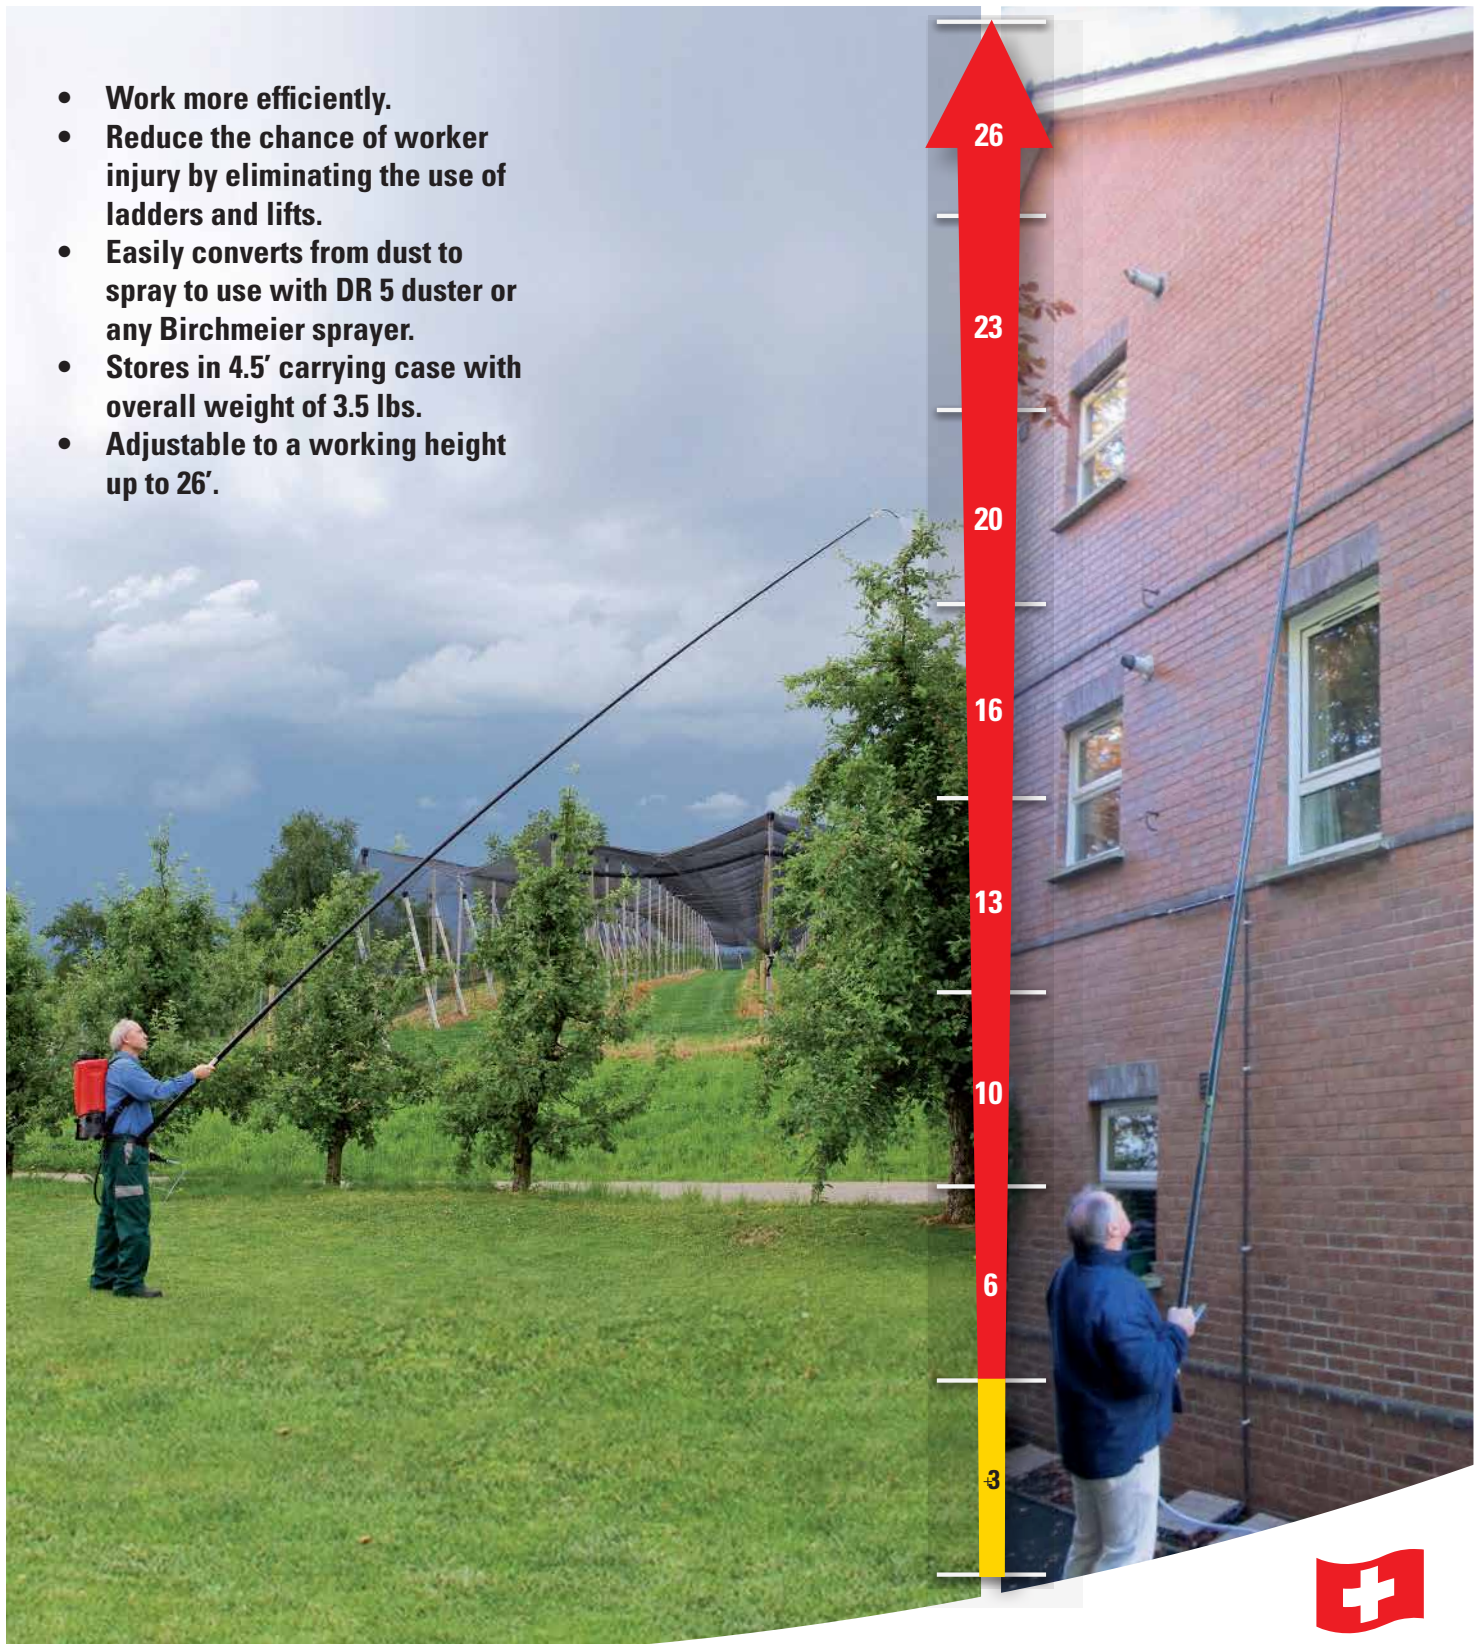

XL 8 S / XL 8 D

The ultimate telescopic extension for spraying and dusting

- Work more efficiently.
- Reduce the chance of worker injury by eliminating the use of ladders and lifts.
- Easily converts from dust to spray to use with DR 5 duster or any Birchmeier sprayer.
- Stores in 4.5' carrying case with overall weight of 3.5 lbs.
- Adjustable to a working height up to 26'.

XL 8 S and XL 8 D – easy to reach high trees and roofs without ladders or lifts

The very light telescopic lance (only 3.5 lbs) allows easy working from 5 to 23 ft (working height 26 ft).

The practical carrying case and the various accessories make the XL 8 a perfect device for high applications.

Specification

- Telescopic fibre glass lance range from 5 to 23 ft (working height 26 ft)
- 7 segments
- Stores into a compact 4.5 ft long carrying case
- Overall weight of 3.5 lbs
- 10 in flexible tip is easily bent to the required angle
- 4 in hi viz yellow sight tip
- Dust blockage tool available (air line attachment)